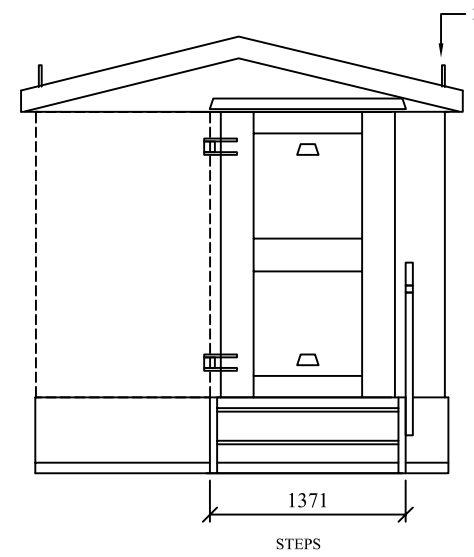

HIGHLY
SECURE
VANDAL RESISTANT

DO NOT SCALE REMOVE ALL BURRS AND SHARP EDGES	 THIRD ANGLE PROJECTION	REV No	DATE	BY	CUSTOMER	CLEVELAND SITESAFE LIMITED <small>RIVERSIDE WORKS CLEVELAND TS3 RAT 01642 244663</small>	DRAWN	DESCRIPTION		
		REV 1					JWH		APEX FUELSAFE 1000 UNIT	
		REV 2					SCALE			
		REV 3					DATE			DRG No APEXFUEL1000WEB
		REV 4					26/05/2009			