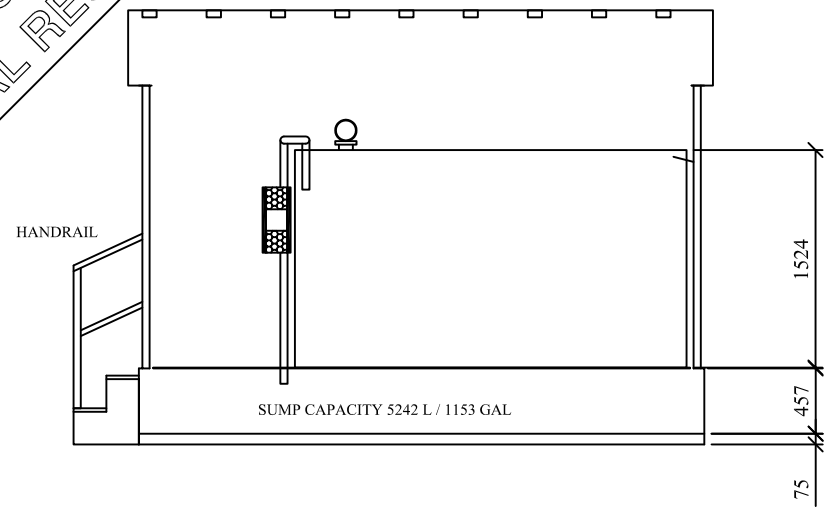

HIGHLY
SECURE
VANDAL RESISTANT

DO NOT SCALE REMOVE ALL BURRS AND SHARP EDGES	 THIRD ANGLE PROJECTION	REV No	DATE	BY	CUSTOMER	CLEVELAND SITESAFE LIMITED <small>RIVERSIDE WORKS CLEVELAND TS3 RAT 01642 244663</small>	DRAWN	DESCRIPTION		
		REV 1					JWH		APEX FUELSAFE 1000 UNIT	
		REV 2					SCALE			
		REV 3					DATE			DRG No APEXFUEL1000WEB
		REV 4					26/05/2009			