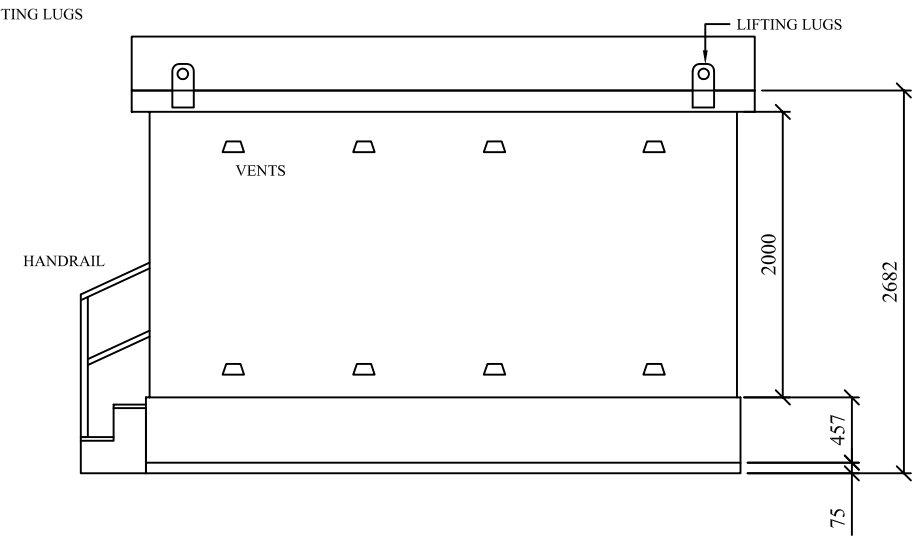

HIGHLY
SECURE
VANDAL RESISTANT

DO NOT SCALE REMOVE ALL BURRS AND SHARP EDGES	 THIRD ANGLE PROJECTION	REV No	DATE	BY	CUSTOMER	CLEVELAND SITESAFE LIMITED <small>RIVERSIDE WORKS CLEVELAND TS3 RAT 01642 244663</small>	DRAWN	DESCRIPTION		
		REV 1					JWH		APEX FUELSAFE 1000 UNIT	
		REV 2					SCALE			
		REV 3					DATE			DRG No APEXFUEL1000WEB
		REV 4					26/05/2009			