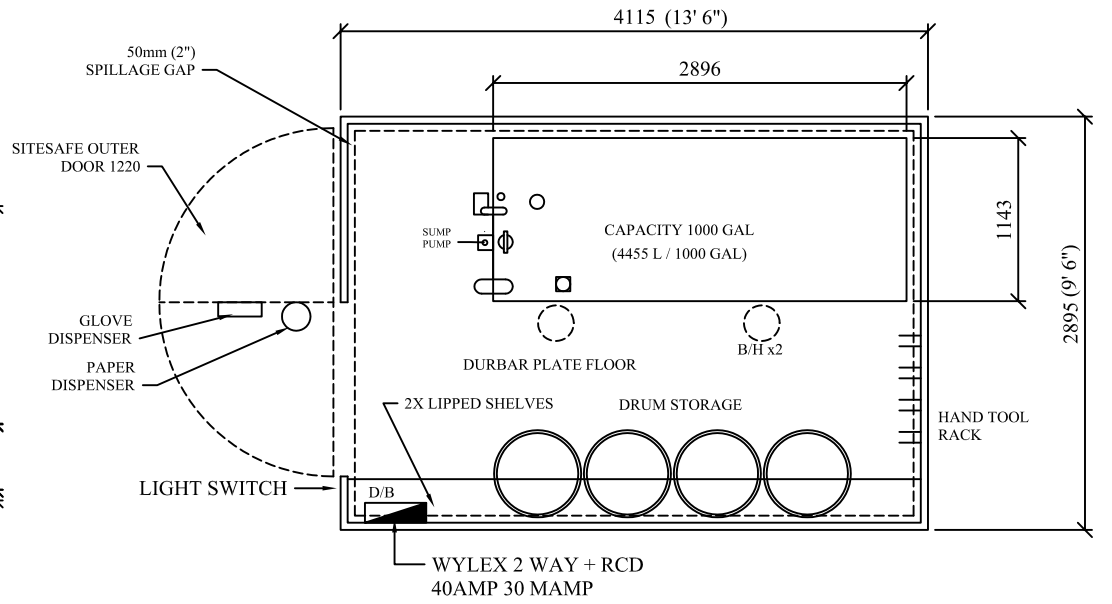

HIGHLY
SECURE
VANDAL RESISTANT

DO NOT SCALE REMOVE ALL BURRS AND SHARP EDGES	 THIRD ANGLE PROJECTION	REV No	DATE	BY	CUSTOMER	CLEVELAND SITESAFE LIMITED <small>RIVERSIDE WORKS CLEVELAND TS3 RAT 01642 244663</small>	DRAWN	DESCRIPTION		
		REV 1					JWH		APEX FUELSAFE 1000 UNIT	
		REV 2					SCALE			
		REV 3					DATE			DRG No APEXFUEL1000WEB
		REV 4					26/05/2009			