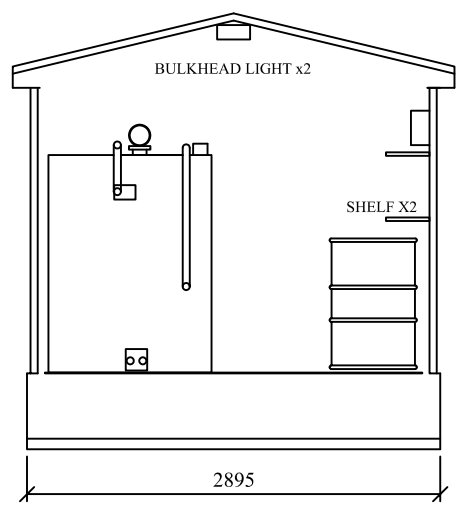

HIGHLY
SECURE
VANDAL RESISTANT

DO NOT SCALE REMOVE ALL BURRS AND SHARP EDGES	 THIRD ANGLE PROJECTION	REV No	DATE	BY	CUSTOMER	CLEVELAND SITESAFE LIMITED <small>RIVERSIDE WORKS CLEVELAND TS3 RAT 01642 244663</small>	DRAWN	DESCRIPTION		
		REV 1					JWH		APEX FUELSAFE 1000 UNIT	
		REV 2					SCALE			
		REV 3					DATE			DRG No APEXFUEL1000WEB
		REV 4					26/05/2009			