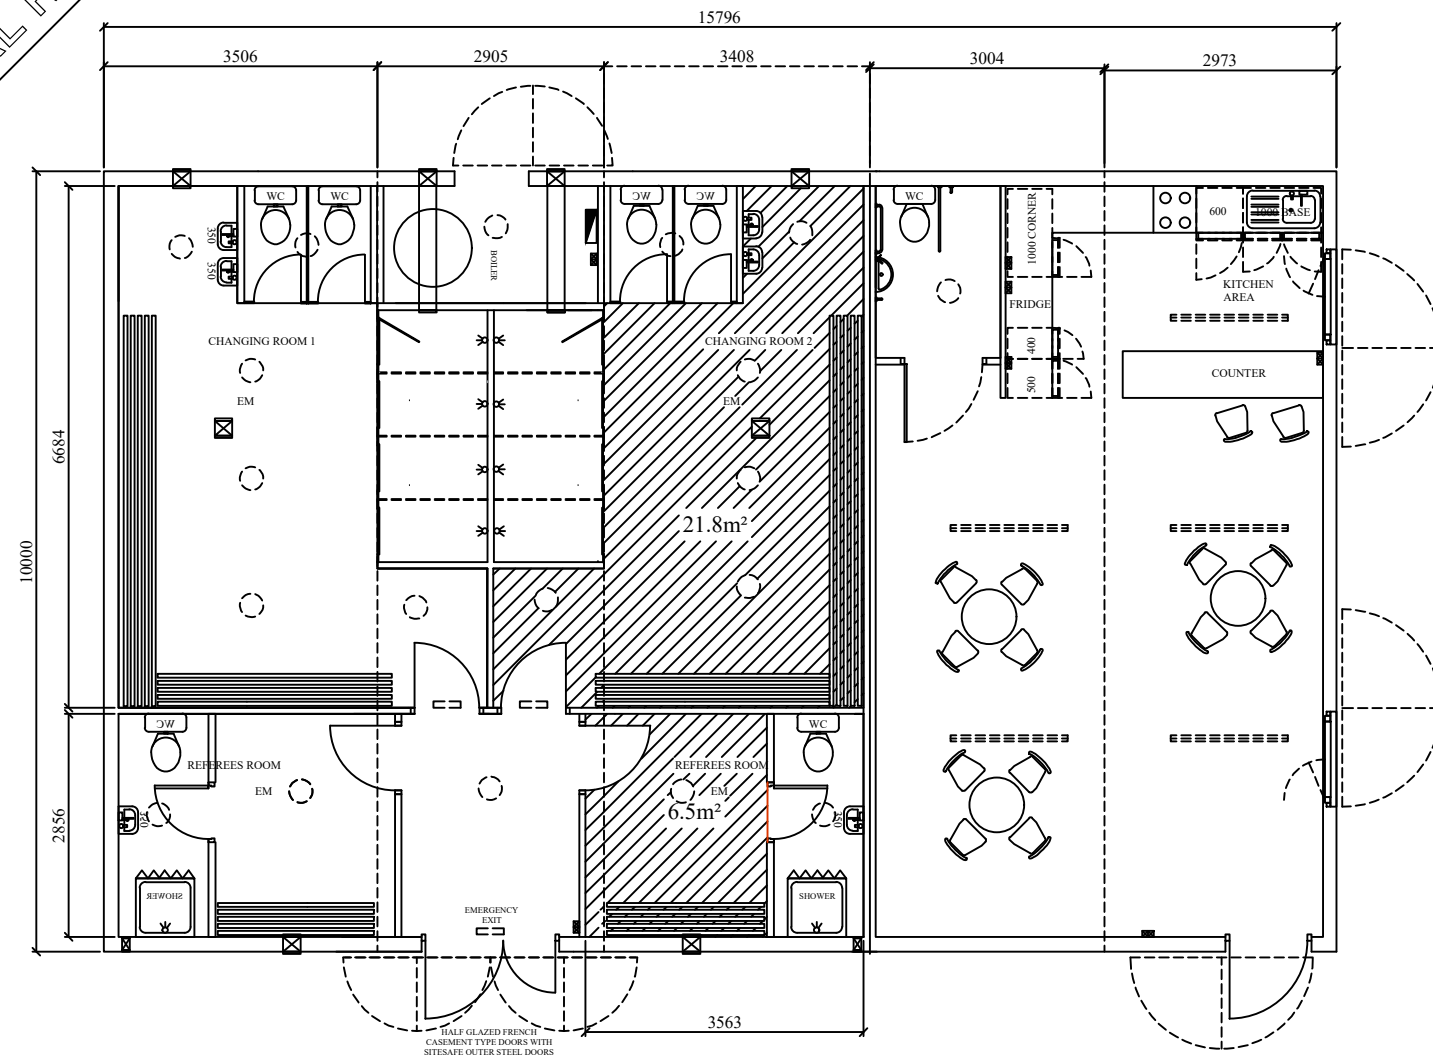

HIGHLY
SECURE
VANDAL RESISTANT

ELEVATIONS SHOW WITH SOME
CLADDINGS AVAILABLE

DO NOT SCALE
REMOVE ALL
BURRS AND
SHARP EDGES

CLEVELAND
SITESAFE
LIMITED

CUSTOMER

WEBART

RIVERSIDE WORKS
CLEVELAND
TS3 8AT
01642 244663
Cleveland-sitesafe.co.uk