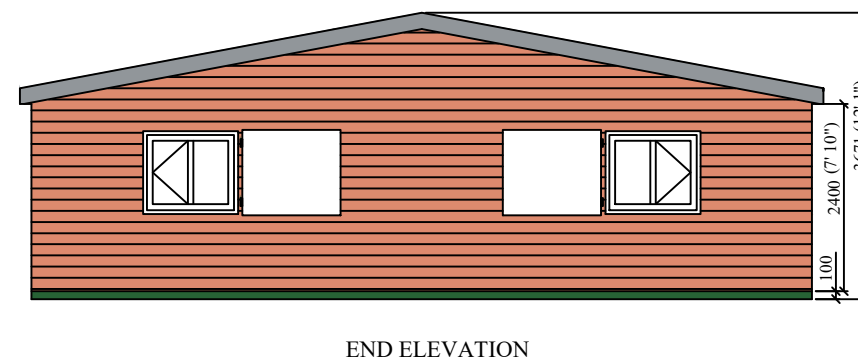

HIGHLY
SECURE
VANDAL RESISTANT

ELEVATIONS SHOW WITH SOME
CLADDINGS AVAILABLE

DO NOT SCALE
REMOVE ALL
BURRS AND
SHARP EDGES

CLEVELAND
SITESAFE
LIMITED

CUSTOMER

WEBART

RIVERSIDE WORKS
CLEVELAND
TS3 8AT
01642 244663
Cleveland-sitesafe.co.uk