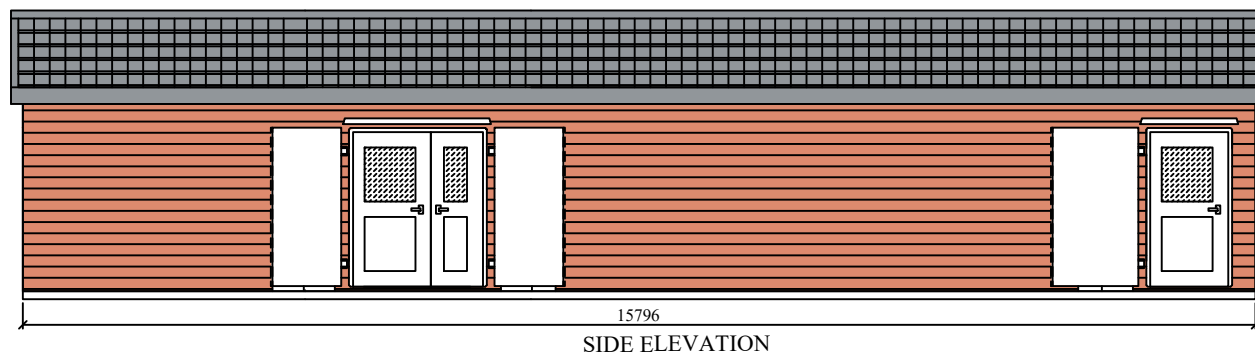

HIGHLY
SECURE
VANDAL RESISTANT

ELEVATIONS SHOW WITH SOME
CLADDINGS AVAILABLE

DO NOT SCALE
REMOVE ALL
BURRS AND
SHARP EDGES

CLEVELAND
SITESAFE
LIMITED

CUSTOMER

WEBART

RIVERSIDE WORKS
CLEVELAND
TS3 8AT
01642 244663
Cleveland-sitesafe.co.uk